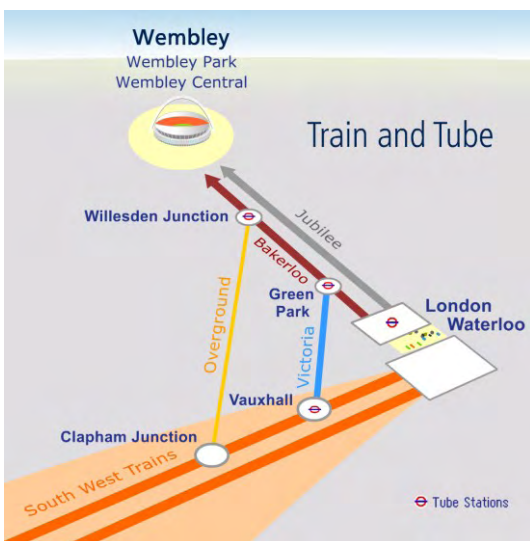

Wembley Stadium is a public transport destination. Please leave your car behind.