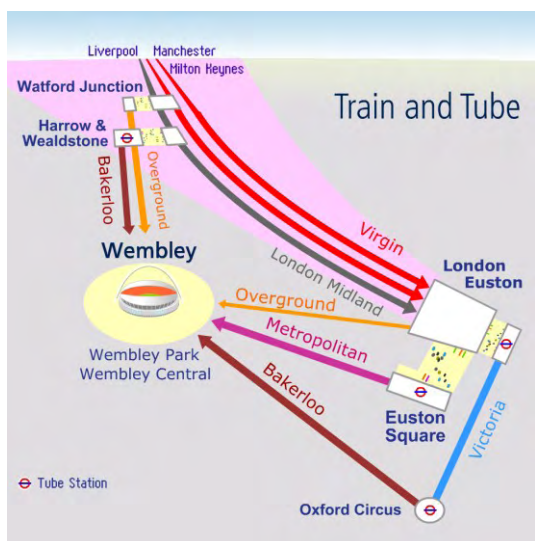

Park and Train

Park at Milton Keynes, Hemel Hempstead or Watford Junction station car parks and travel direct to Wembley Central (Bakerloo or Overground)

Park at Harrow & Wealdstone station car park and travel direct to Wembley Central (Bakerloo or Overground)

For access to a limited number of guaranteed, secure parking spaces a short ride from the Stadium, book online at www.ncpwembleyparking.co.uk and for parking at railway stations visit www.nationalrail.co.uk

Car park management, information and services including content of external websites are provided by third parties and are not the responsibility of Wembley National Stadium Ltd