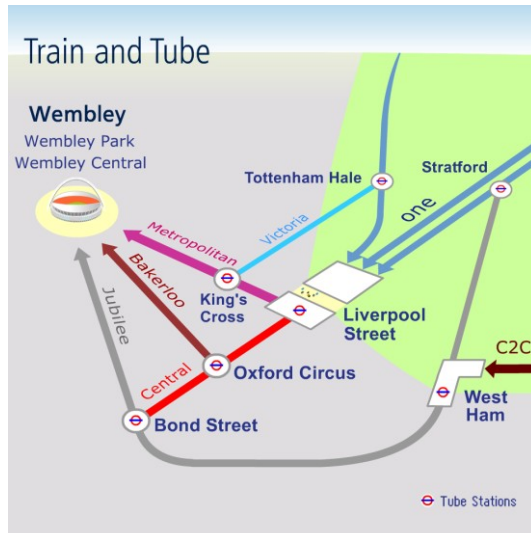

Getting to Wembley Stadium from Stansted Airport, Essex and East Anglia

Stansted Airport Bishops Stortford Braintree Brentwood Bury St Edmunds Cambridge
 Chelmsford Clacton Colchester Ely Felixstowe Great Yarmouth Halesworth Harlow Harwich
 Ipswich King's Lynn Lowestoft March Norwich Shoeburyness Sheringham Southend Sudbury
 Southminster Stowmarket Thetford Tilbury Upminster Woodbridge

London Liverpool Street (Metropolitan) and direct to Wembley Park or via Oxford Circus (Central) direct to Wembley Central (Bakerloo) or via Bond Street (Central) direct to Wembley Park (Jubilee)

Or via Stratford ('one') and direct to Wembley Park (Jubilee) or via Bond Street (Central) to Oxford Circus (Bakerloo) direct to Wembley stations

Or via Tottenham Hale ('one') to Kings Cross (Victoria) and direct to Wembley Park (Metropolitan)

From Barking (c2c) to West Ham and direct to Wembley Park (Jubilee)

Visit www.nationalrail.co.uk or call 08457 48 49 50 and for London Travel Information call 020 7222 1234

For live travel information on event days and in the lead up to events call the Wembley Stadium Travel Information Line on 0845 6000 555

Park and Train

Park at Brentwood or Broxbourne, Cheshunt or Waltham Cross station car parks and travel via London Liverpool Street (Metropolitan) direct to Wembley Park or via Oxford Circus (Bakerloo) or Bond Street (Central line) direct to Wembley stations (see above)