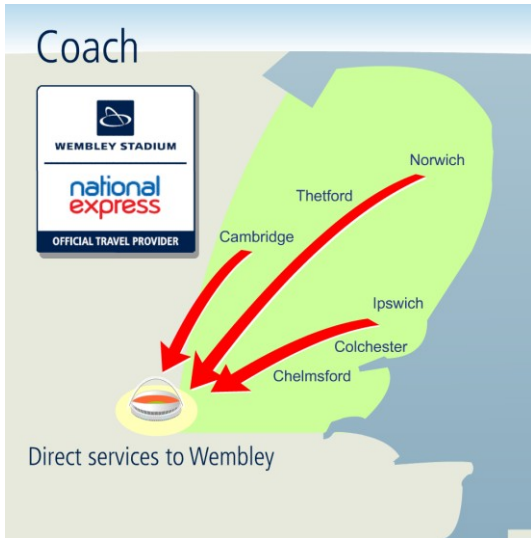

Getting to Wembley Stadium from Stansted Airport, Essex and East Anglia

Stansted Airport Bishops Stortford Braintree Brentwood Bury St Edmunds Cambridge
 Chelmsford Clacton Colchester Ely Felixstowe Great Yarmouth Halesworth Harlow Harwich
 Ipswich King's Lynn Lowestoft March Norwich Shoeburyness Sheringham Southend Sudbury
 Southminster Stowmarket Thetford Tilbury Upminster Woodbridge

London Liverpool Street (Metropolitan) and direct to Wembley Park or via Oxford Circus (Central) direct to Wembley Central (Bakerloo) or via Bond Street (Central) direct to Wembley Park (Jubilee)

Or via Stratford ('one') and direct to Wembley Park (Jubilee) or via Bond Street (Central) to Oxford Circus (Bakerloo) direct to Wembley stations