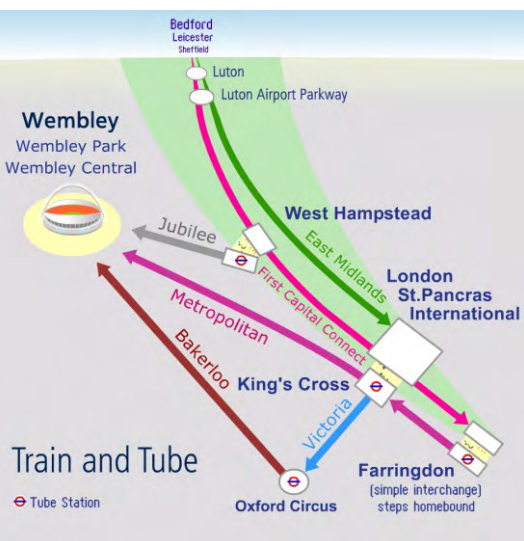

Train and Tube

Car park management, services and information including content of external websites are provided by third parties and are not the responsibility of Wembley National Stadium Ltd

Wembley Stadium is a public transport destination. Please leave your car behind.