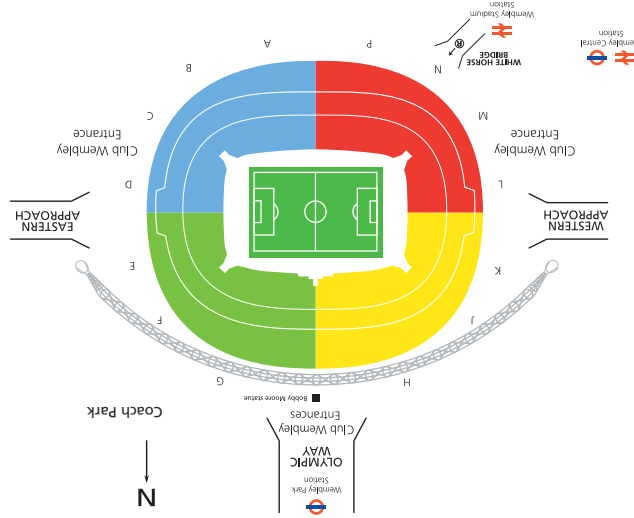

STADIUM PLAN

OFFICIAL TRAVEL PROVIDER

national express

WEMBLEY STADIUM

WEMBLEY STADIUM

**national
express**

OFFICIAL TRAVEL PROVIDER

GETTING TO WEMBLEY STADIUM

A residents' permit scheme operates in the local area on Stadium event days and illegally parked vehicles will be fined by the local council and may be towed away.

ARRIVING BY TRAIN AND TUBE

The Stadium is served by three stations:

WEMBLEY PARK STATION (Jubilee and Metropolitan lines)

Follow the pedestrian route along Olympic Way. Allow for a ten minute walk to the Stadium.

WEMBLEY STADIUM STATION (Chiltern line)

Wembley Stadium train station is on the south side of the Stadium. If arriving by train from London Marylebone station, please use the White Horse bridge. If arriving from the north, take the ramp from the platform.

WEMBLEY CENTRAL STATION (Bakerloo line and Silverlink train line)

Turn right and walk in an easterly direction along High Road until you reach the Wembley triangle junction. Turn left into Wembley Hill Road, cross the road and follow the pedestrian route across the White Horse Bridge. Please allow a brisk fifteen minute walk to the Stadium.